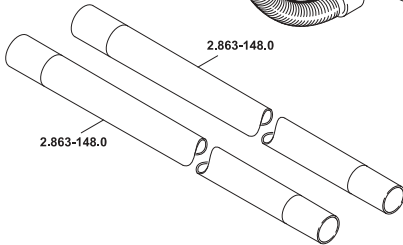

**KÄRCHER**  
 A 2204/2504  
 A 2254 Me/2554 Me

9.012-005.0

5.363-316.0

5.093-300.0

9.086-525.0

6.900-385.0

A 2204  
A 2254 ME

2.862-141.0

9.036-979.0 | A 2204  
9.036-980.0 | A 2504

9.084-154.0 | EUR  
9.084-158.0 | CH  
9.084-159.0 | GB  
9.084-160.0 | AUS  
9.084-161.0 | BR

9.012-004.0

~~9.012-004.0~~

2.863-148.0

9.036-981.0

9.036-978.0

6.435-353.0

2.863-148.0

9.039-206.0 | A 2254 ME  
9.039-207.0 | A 2554 ME

9.036-977.0

6.959-130.0